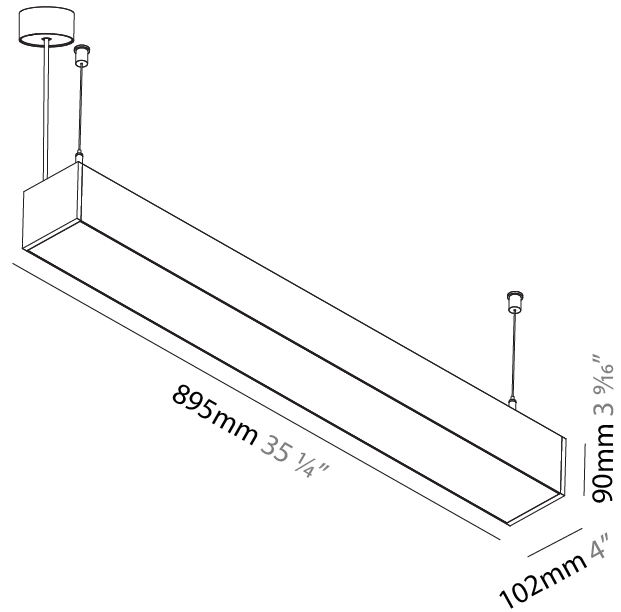

OPTICAL

RATINGS AND CERTIFICATIONS

Certified By: Certified for North American Standards
IP rating: IP20